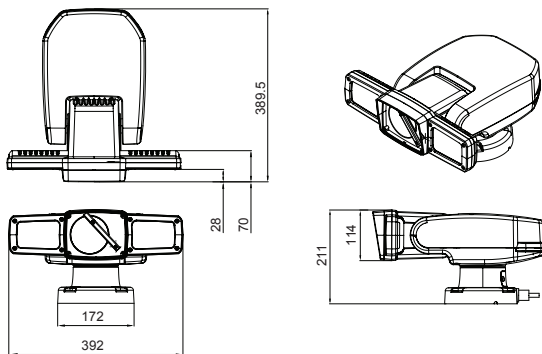

## Features

- 1/3" 2MP Panasonic CMOS sensor
- 1080p 60fps / 30fps, 720p 60fps
- HD-SDI, CVBS
- x30 Optical Zoom(4.3mm~129mm) & x32 Digital Zoom
- x20 Optical Zoom(4.7mm~94mm) & x32 Digital Zoom
- Day & Night(ICR)
- Real-time True WDR
- Digital Noise Reduction(2D+3D)
- Digital Image Stabilizer
- Privacy Mask Function
- High Light Compensation
- Defog Function
- 255 Presets, 8 Tours, 8 Scans, 4 Patterns, 16 Areas, 1 Alarm
- 360° Endless Pan Rotation, -90°~+90° Tilt Movement
- Built-in Wiper System
- Built-in Super IR LED 30pcs(IR Distance 200m in manual focusing)
- Smart IR response by Auto Light Control 10 steps(Optional)
- All weather, lightweight, high impact aluminum die-cast enclosure(IP66)
- Environmental and air flow control for internal fan/heater and air circulation

## Dimensions

Unit : mm

CAMERA	
Image Sensor	1/3" Panasonic CMOS Sensor
Total Pixels	1956 (H) x 1266 (V) = 2.48M Pixels
Active Pixels	1944 (H) x 1092 (V) = 2.12M Pixels
Scanning System	Progressive Scan
Resolution	Digital : 1080p/60(50i), 1080p/60(50)fps, 1080p/30(25)fps, 720p/60(50)fps, 720p/30(25)fps
Min. Illumination	Color(1/30s) : 0.5 lux , BW(1/30s) : 0.1lux Color DSS(1/7.5s) : 0.125 lux , BW DSS(1/7.5s) : 0.025 lux
S/N Ratio	more than 50dB (AGC off)
Video Output	HD-SDI, CVBS

LENS	x30			x20			
Lens Type	30x Day & Night Zoom Lens			20x Day & Night Zoom Lens			
Zoom Ratio	Optical x30, Digital x32 Zoom			Optical x20, Digital x32 Zoom			
Focal Length	f = 4.3 mm ~ 129.0 mm			f = 4.7 mm ~ 94.0 mm			
Aperture Ratio	F1.6 (wide) ~ F4.7 (tele)			F1.6 (wide) ~ F3.5 (tele)			
Angle Of View (D, H, V)	WIDE	71.3°	58.9°	45.3°	62.7°	55.4°	32.6°
	TELE	2.58°	2.11°	1.61°	3.3°	2.9°	1.6°

GENERAL	
Power Source	DC24V ~ DC32V
Power Consumption	DC24V, 8A
Operating Temperature	-20°C ~ +50°C / 0% ~ 90% RH
Ingress Protection	IP66
Material	Aluminum
Dimensions	392(W) x 211(H) x 389.5(D) mm
Weight	12Kg