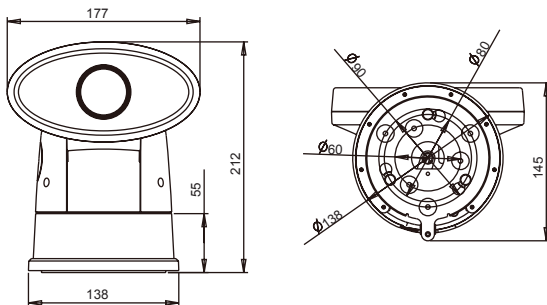

WCA-M208

2MP x20 Zoom HD-SDI IR Rugged PTZ Camera

HD-SDI

Features

- 1/3" 2MP Panasonic CMOS sensor
- 1080p 60fps / 30fps, 720p 60fps
- HD-SDI, CVBS
- x20 Optical Zoom(4.7mm~94mm) & x32 Digital Zoom
- Day & Night(ICR)
- Real-time True WDR
- Digital Noise Reduction(2D+3D)
- Digital Image Stabilizer
- Privacy Mask Function
- High Light Compensation
- Defog Function
- Endless Pan rotation(BOTTOM 15°~270°, TOP 345°~90° tilt angle)
- 255 Presets, 8 Tours, 8 Scans, 4 Patterns, 16 Areas, 2 Alarms
- Mechanical Auto Flip
- RS-422, RS-485 communication
- Multiple Protocols
- 12pcs of 18° IR Lens(IR Distance 120m in manual focusing)
- Weather-proof IP66 outdoor housing

Dimensions

Unit : mm

CAMERA	
Image Sensor	1/3" Panasonic CMOS Sensor
Total Pixels	1956 (H) x 1266 (V) = 2.48M Pixels
Active Pixels	1944 (H) x 1092 (V) = 2.12M Pixels
Scanning System	Progressive Scan
Resolution	Digital : 1080p/60(50i), 1080p/60(50)fps, 1080p/30(25)fps, 720p/60(50)fps, 720p/30(25)fps
Min. Illumination	Color(1/30s) : 0.5 lux , BW(1/30s) : 0.1lux Color DSS(1/7.5s) : 0.125 lux , BW DSS(1/7.5s) : 0.025 lux
S/N Ratio	more than 50dB (AGC off)
Video Output	HD-SDI, CVBS

LENS		x20		
Lens Type	20x Day & Night Zoom Lens			
Zoom Ratio	Optical x20, Digital x32 Zoom			
Focal Length	f = 4.7 mm ~ 94.0 mm			
Aperture Ratio	F1.6 (wide) ~ F3.5 (tele)			
Angle Of View (D, H, V)	WIDE	62.7°	55.4°	32.6°
	TELE	3.3°	2.9°	1.6°

GENERAL	
Power Source	DC12V~24V
Power Consumption	Max 40W
Operating Temperature	-20°C ~ +50°C / 0% ~ 90% RH
Ingress Protection	IP66
Material	Aluminum
Dimensions	177(W) x 212(H) x 145(D) mm
Weight	2.86Kg