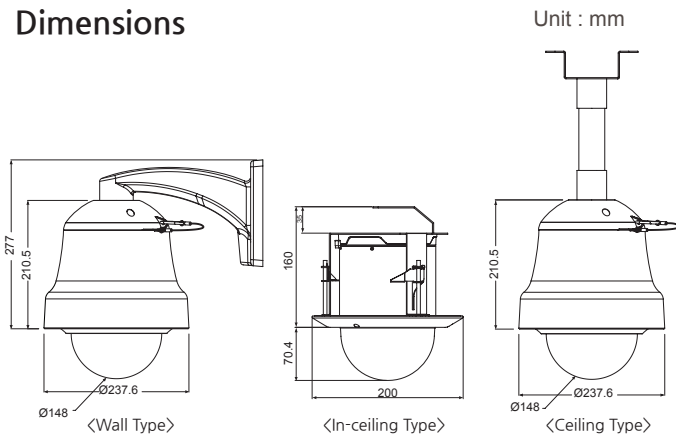

Dimensions

GENERAL	
Power Source	AC21~26V 60Hz / 50Hz(Power adaptor not included)
Power Consumption	12W / Max 75W(Fan & Heater)
Operating Temperature	-40°C ~ +60°C / 0% ~ 90% RH
Ingress Protection	IP66
Material	Aluminum
Dimensions	237(Ø) x 310(H) mm
Weight	3.8Kg

CAMERA	
Image Sensor	1/3" Panasonic CMOS Sensor
Total Pixels	1956 (H) x 1266 (V) = 2.48M Pixels
Active Pixels	1944 (H) x 1092 (V) = 2.12M Pixels
Scanning System	Progressive Scan
Resolution	Digital : 1080p/30(25)fps, 720p/60(50)fps, 720p/30(25)fps
Min. Illumination	Color(1/30s) : 0.5 lux , BW(1/30s) : 0.1lux Color DSS(1/7.5s) : 0.125 lux , BW DSS(1/7.5s) : 0.025 lux
S/N Ratio	more than 50dB (AGC off)
Video Output	NETWORK, HD-SDI, CVBS

LENS	x30			x20			
	Lens Type	30x Day & Night Zoom Lens			20x Day & Night Zoom Lens		
Zoom Ratio	Optical x30, Digital x32 Zoom			Optical x20, Digital x32 Zoom			
Focal Length	f = 4.3 mm ~ 129.0 mm			f = 4.7 mm ~ 94.0 mm			
Aperture Ratio	F1.6 (wide) ~ F4.7 (tele)			F1.6 (wide) ~ F3.5 (tele)			
Angle Of View (D, H, V)	WIDE	71.3°	58.9°	45.3°	62.7°	55.4°	32.6°
	TELE	2.58°	2.11°	1.61°	3.3°	2.9°	1.6°